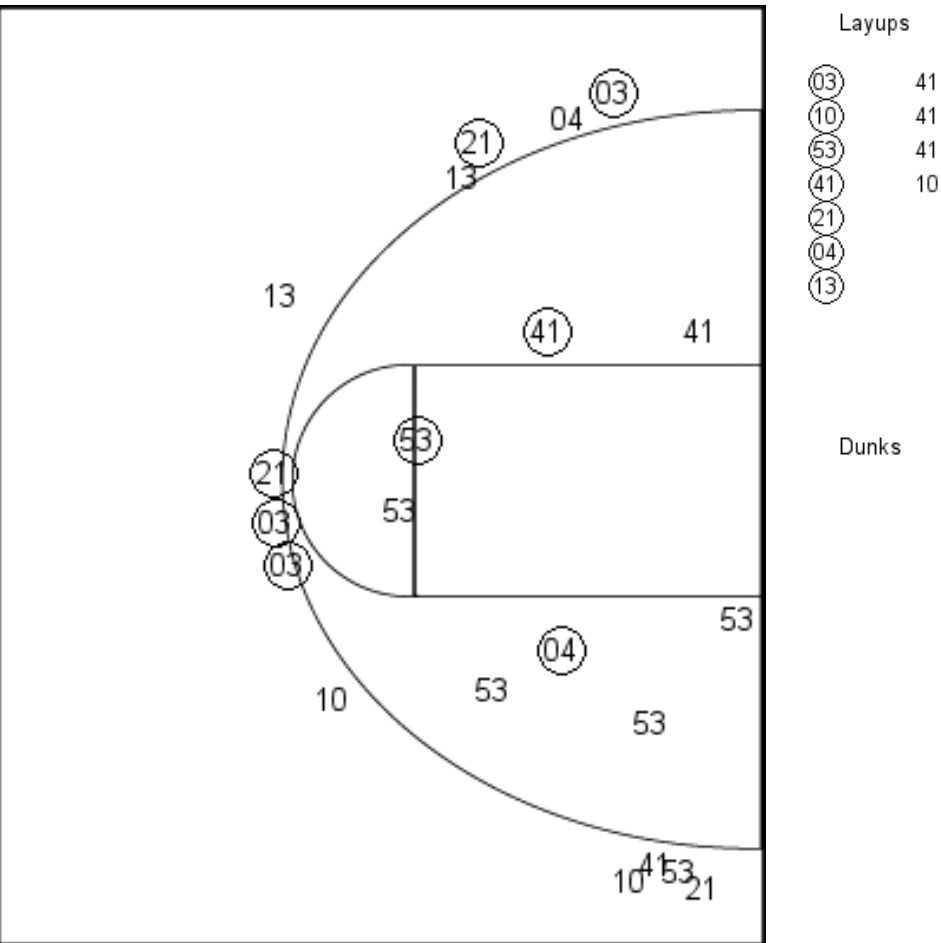

PERIOD 2

#15/14 New Mexico

UNLV

FG Made	10
FG Attempted	24
3PFG Made	4
3PFG Attempted	6

FG Made	8
FG Attempted	30
3PFG Made	3
3PFG Attempted	14

#15/14 New Mexico Game Shot Chart

Period 2

Period 1

FG Made	10
FG Attempted	24
3PFG Made	4
3PFG Attempted	6

FG Made	15
FG Attempted	18
3PFG Made	5
3PFG Attempted	9

UNLV Game Shot Chart

Period 1

Period 2

FG Made	13
FG Attempted	23
3PFG Made	5
3PFG Attempted	11