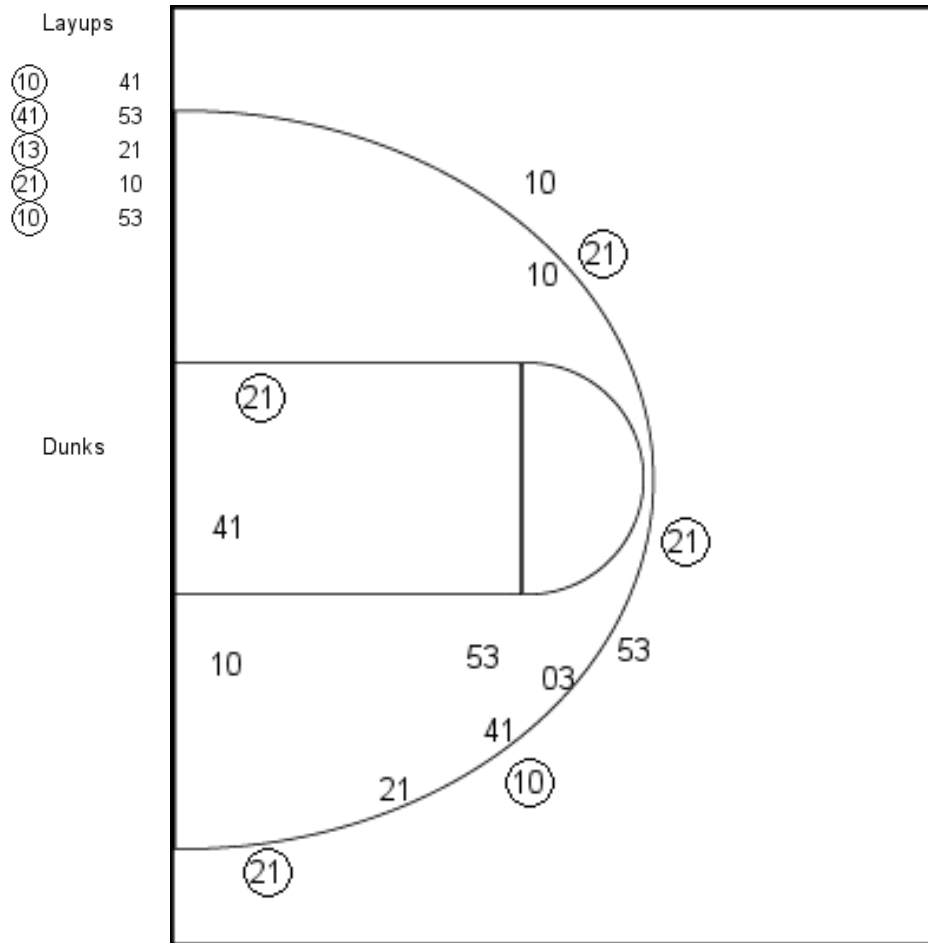

PERIOD 2

#15/14 New Mexico

UNLV

FG Made	10
FG Attempted	24
3PFG Made	4
3PFG Attempted	6

FG Made	8
FG Attempted	30
3PFG Made	3
3PFG Attempted	14

#15/14 New Mexico Game Shot Chart

Period 2

Period 1

FG Made	10
FG Attempted	24
3PFG Made	4
3PFG Attempted	6

FG Made	15
FG Attempted	18
3PFG Made	5
3PFG Attempted	9

UNLV Game Shot Chart

Period 1

Period 2

FG Made	13
FG Attempted	23
3PFG Made	5
3PFG Attempted	11