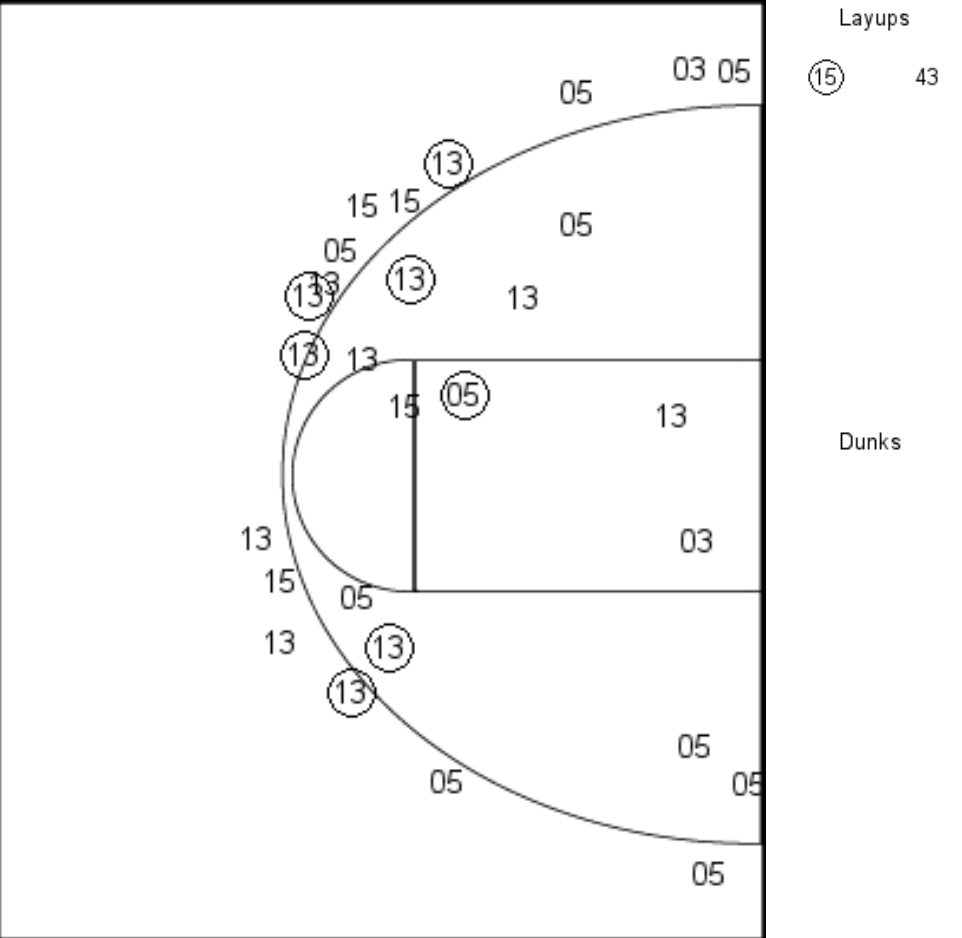

PERIOD 2

#15/14 New Mexico

UNLV

FG Made	10
FG Attempted	24
3PFG Made	4
3PFG Attempted	6

FG Made	8
FG Attempted	30
3PFG Made	3
3PFG Attempted	14

#15/14 New Mexico Game Shot Chart

Period 2

Period 1

FG Made	10
FG Attempted	24
3PFG Made	4
3PFG Attempted	6

FG Made	15
FG Attempted	18
3PFG Made	5
3PFG Attempted	9

UNLV Game Shot Chart

Period 1

Period 2

FG Made	13
FG Attempted	23
3PFG Made	5
3PFG Attempted	11