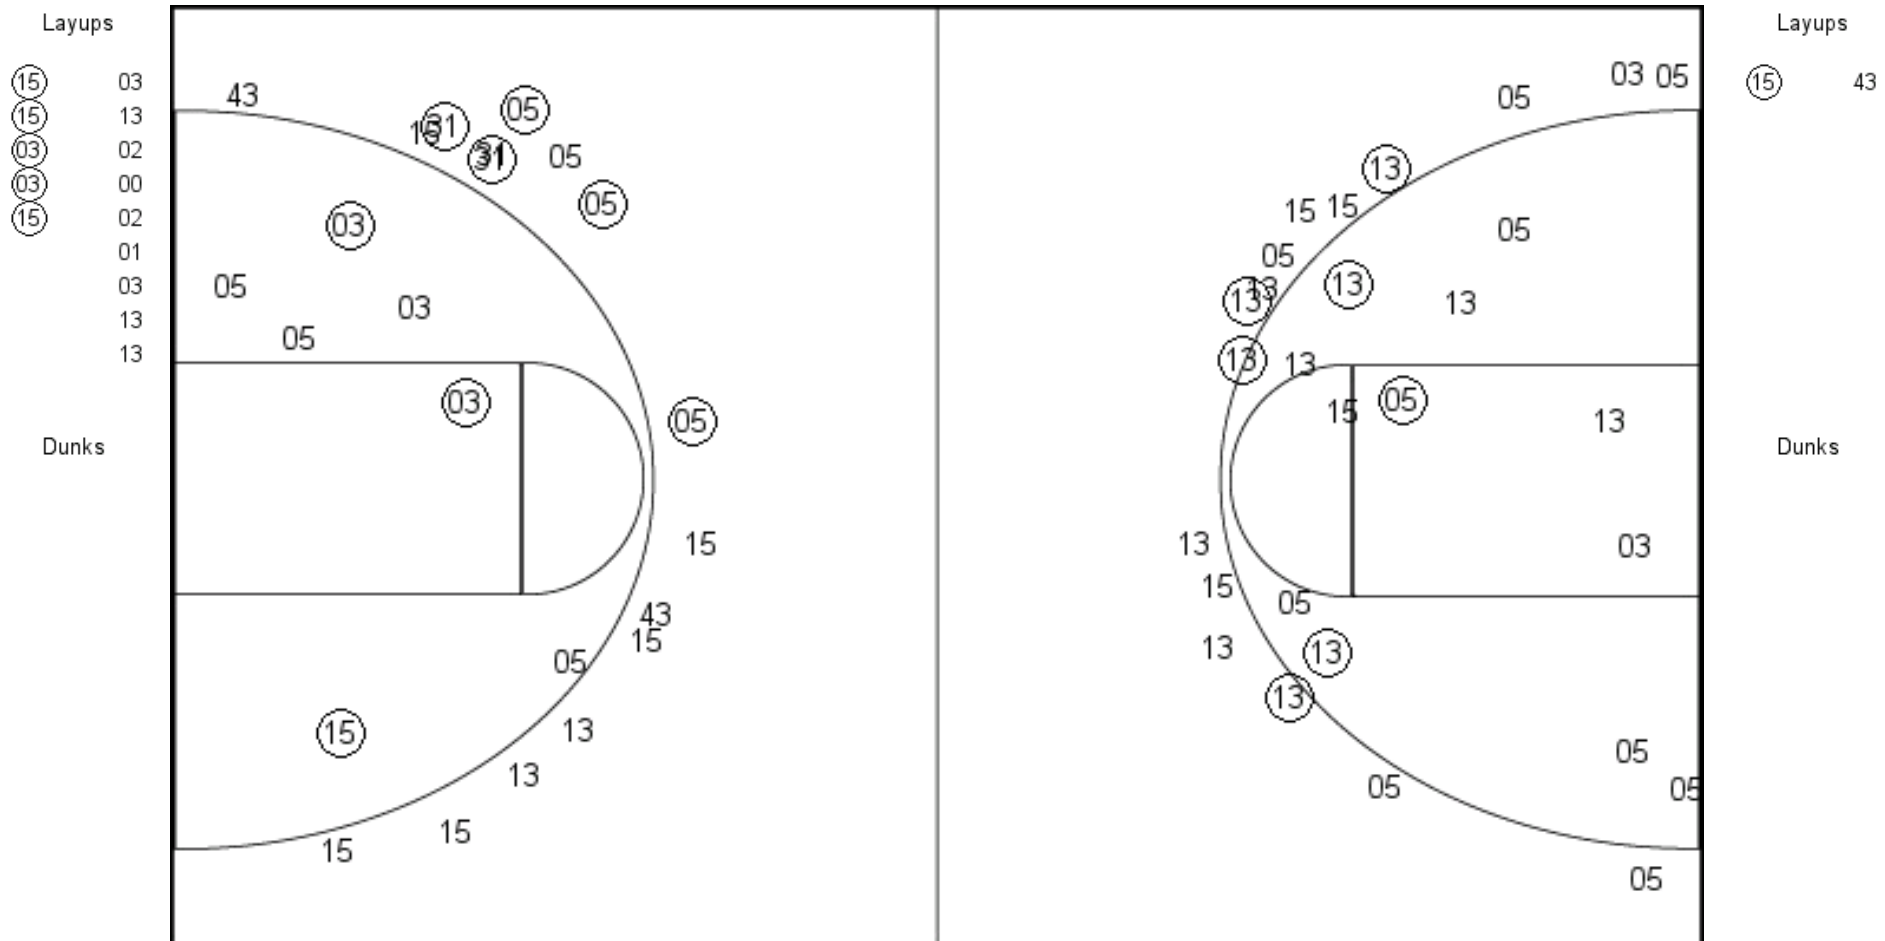

PERIOD 2

#15/14 New Mexico

UNLV

FG Made	10
FG Attempted	24
3PFG Made	4
3PFG Attempted	6

FG Made	8
FG Attempted	30
3PFG Made	3
3PFG Attempted	14

#15/14 New Mexico Game Shot Chart

Period 2

Period 1

FG Made	10
FG Attempted	24
3PFG Made	4
3PFG Attempted	6

FG Made	15
FG Attempted	18
3PFG Made	5
3PFG Attempted	9

UNLV Game Shot Chart

Period 1

Period 2

FG Made	13
FG Attempted	23
3PFG Made	5
3PFG Attempted	11